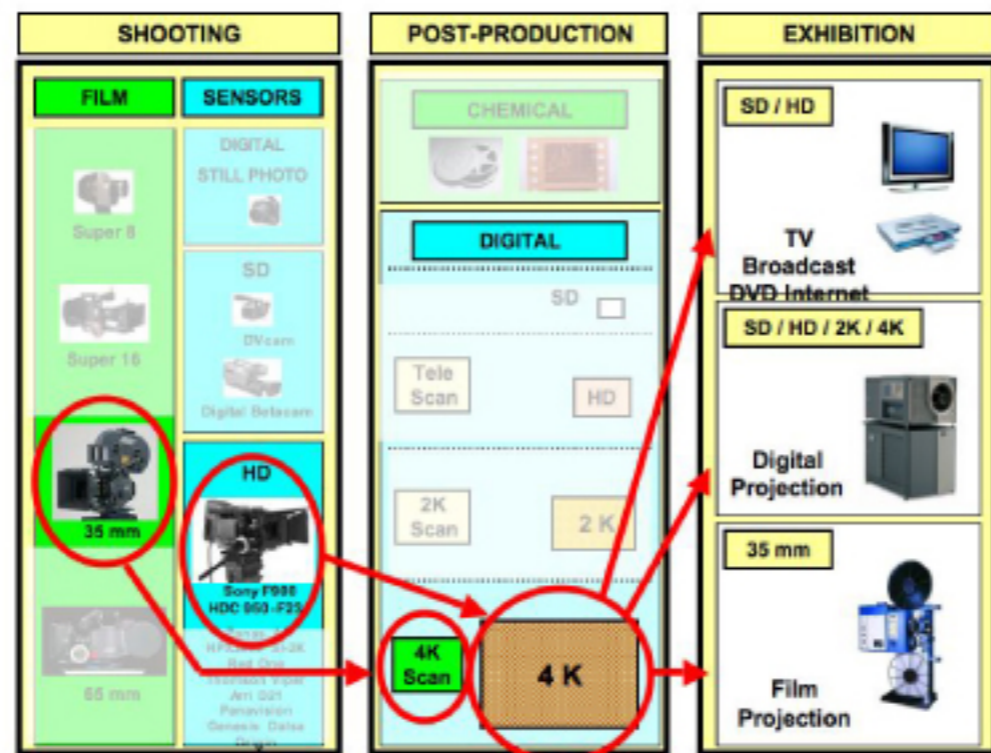

CONTACT

FILM OCEANS

FILM HOME

BIO

DEMO

TECH

OTHERS

FULL SCREEN HD